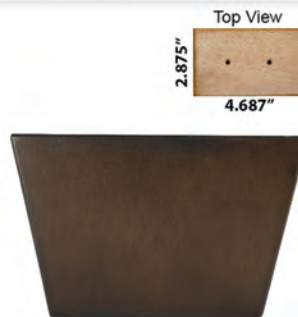

LP5030
5" X (3"-2.3")

U-W

LQ2030*
2" X (3"-2")

U-W

DUE TO THE NATURAL PROPERTIES OF WOOD, COLOR AND SIZE MAY VARY SLIGHTLY.

LQ2255*
2.3" X (5"-5")

U-W

LQ2643
2.5" X (4"-2.8")

U-W-B-X

LQ2721*
2.9" X (2.5"-1.5")

U-W

LQ3025
3" X (2.4"-1.6")

U-W-B-X

LQ3035
3" X (3.5"-2.5")

U-W

LQ3040
3" X (4"-3")

U-W-B-X

LQ3041*
3" X (4"-3")

U-W

LQ3043
3" X (4.6"-3.4")

U-W

LQ3050
3" X (5"-3.8")

U-W

DUE TO THE NATURAL PROPERTIES OF WOOD, COLOR AND SIZE MAY VARY SLIGHTLY.